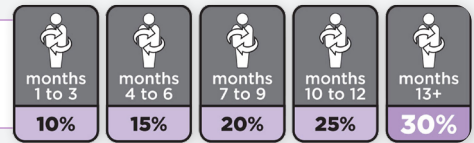

How to Create & Process Your Loyalty Rewards Order

WHY LOYALTY REWARDS PROGRAM (LRP):

- Earn FREE product credits
- Earn FREE Product of the Month
- FREE shipping with 100 PV LRP order

Percentage earned back on 50 PV+ orders

HOW TO EARN LRP POINTS

- Loyalty Rewards orders must exceed 50 PV per single order to earn Reward Points.
- Level of reward (%) advances every three months, beginning at 10% and can go as high as 30% when qualifying orders are placed in consecutive months.
- No maximum monthly points accumulation limit.
- Must be an LRP participant for 60 days before Reward Points can be redeemed.
- 1 PV minimum monthly reorder required to maintain previously accrued LRP reward (%) level and points.